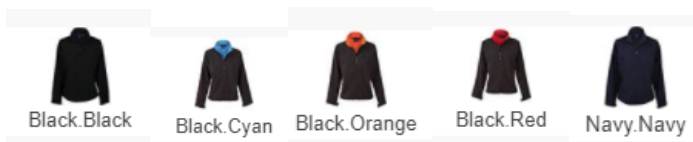

Colour Selection